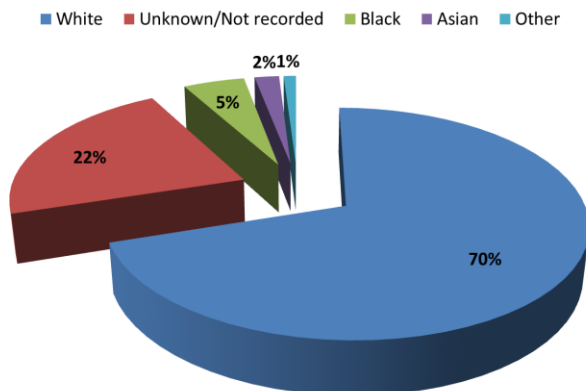

# Child Sexual Exploitation (CSE) offences across England and Wales (November 2014 to October 2015)

Source: Regional CSE Problem Profiles

	Volume	
Volume	No. of identified victims of CSE and those 'at risk' of CSE	8,995
	No. of identified offenders	6,107
	No. of CSE crimes	7,373
Age	Average age of Victims	14.39
	Average age of Suspects	26.50
Gender	Female victim percentage	88.15
	Male victim percentage	11.85
	Female offender percentage	6.03
	Male offender percentage	93.97

**Ethnicity of CSE victims**

**Ethnicity of CSE offenders**